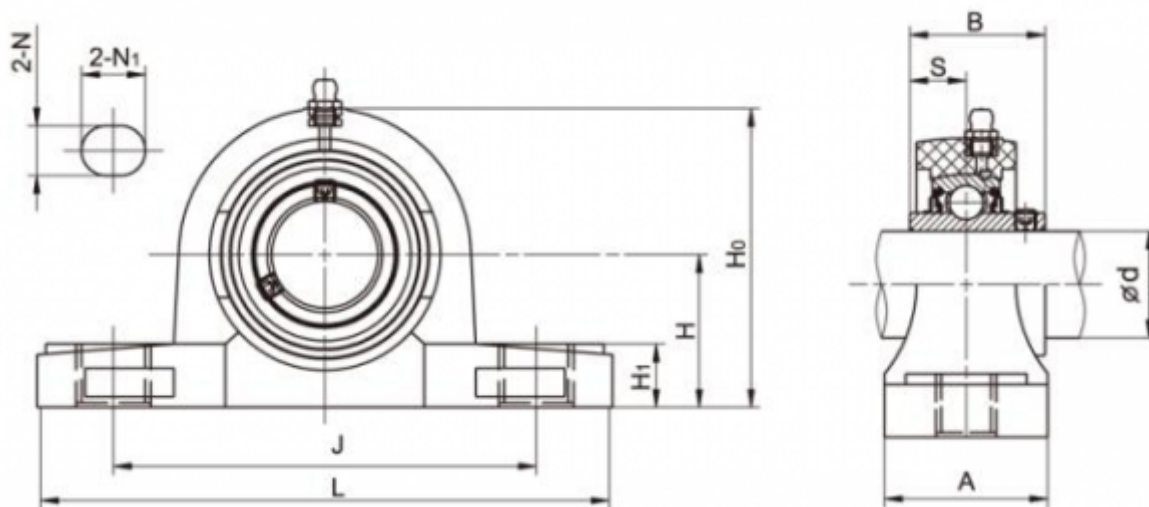

Data Sheet

Article number: 54810622093

Description: Pillow block TP-SUCP209 LDK f/shaft dia.45 mm
Insert stainless, house green thermopl.

Measures

A = 54	L = 192
B = 49.2	N = 17
Bolt = M16	N1 = 20
d = 45	S = 19
H = 54	
H0 = 106	
H1 = 23	
J = 146	